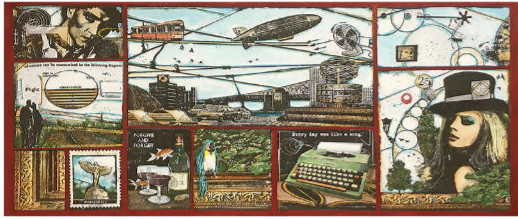

Carl Smith 'Like a Song' exhibition at Kunstraum B price list main room:

Like a Song, 198x 95cm, €980.

Free Form 45x45cm, €275.

Arthur, 40x60cm, €365.