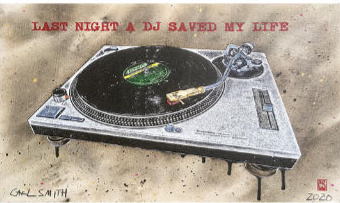

# Carl Smith 'Like a Song' exhibition at Kunstraum B price list front windows:

Who could that Be, 29x40cm, €210.

Night of the DJ, 42x61cm, €325.

Rain on the Beach, 30x55cm, €325.

Kosmos, 30x50cm, €350.

Return of the Unreal, 40x60cm, €375.