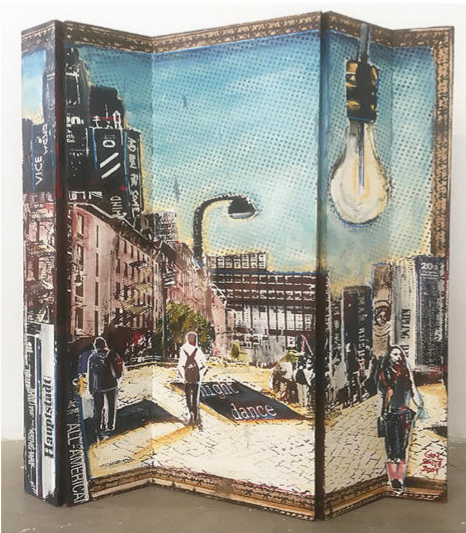

# Carl Smith 'Like a Song' exhibition at Kunstraum B price list front windows:

Who could that Be, 29x40cm, €210.

Night of the DJ, 42x61cm, €325.

Rain on the Beach, 30x55cm, €325.

Kosmos, 30x50cm, €350.

Return of the Unreal, 40x60cm, €375.

# Carl Smith 'Like a Song' exhibition at Kunstraum B price list Robo Love:

Analog Robo Love, 54x69cm, €350.

Wild Robo Love, 48x60, €350.

Analog Robo Love, 54x69cm, €350.

'Spaced Out Robo Love' 57x60cm, €350.

## side room:

Through Line, 110x90cm, €475.

Together is possible, 90x90cm, €425.

'Rhythm Duo' 45x90cm, SOLD.

Directors Cut 34x66cm, €275.

# Carl Smith 'Like a Song' exhibition at Kunstraum B price list side room windows Folding screen paintings:

**Jump Your Shadow, 100x115cm, €550.**

**Library of Alexandria, 90x80cm, €450.**

**Urban Symphony, 75x85cm, €450.**