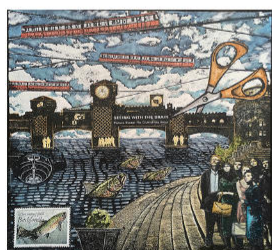

# Carl Smith 'Like a Song' exhibition at Kunstraum B price list main room:

**Like a Song, 198x 95cm, €980.**

**Free Form 45x45cm, €275.**

**Arthur, 40x60cm, €365.**

**Summer Dance, 50x110cm, €450.**

**Aqua Culture, 40x60cm, €420.**

**Seeing with the Brain, 90x90cm, €550.**

**The Unreal, 80x95cm, €475.**

**Eyes on the prize 24x56cm, €165.**

# Carl Smith 'Like a Song' exhibition at Kunstraum B price list Robo Love:

Analog Robo Love, 54x69cm, €350.

Wild Robo Love, 48x60, €350.

Analog Robo Love, 54x69cm, €350.

'Spaced Out Robo Love' 57x60cm, €350.