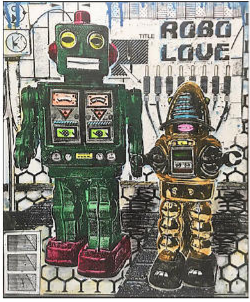

**Seeing with the Brain, 90x90cm, €550.**

**The Unreal, 80x95cm, €475.**

**Eyes on the prize 24x56cm, €165.**

# Carl Smith 'Like a Song' exhibition at Kunstraum B price list Robo Love:

Analog Robo Love, 54x69cm, €350.

Wild Robo Love, 48x60, €350.

Analog Robo Love, 54x69cm, €350.

'Spaced Out Robo Love' 57x60cm, €350.