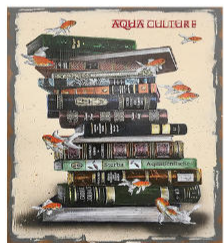

# Carl Smith 'Like a Song' exhibition at Kunstraum B price list main room:

**Like a Song, 198x 95cm, €980.**

**Free Form 45x45cm, €275.**

**Arthur, 40x60cm, €365.**

**Summer Dance, 50x110cm, €450.**

**Aqua Culture, 40x60cm, €420.**

**Seeing with the Brain, 90x90cm, €550.**

**The Unreal, 80x95cm, €475.**

**Eyes on the prize 24x56cm, €165.**