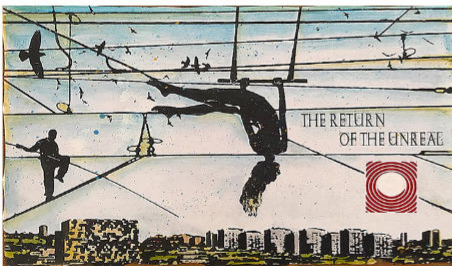

# Carl Smith 'Like a Song' exhibition at Kunstraum B price list front windows:

Who could that Be, 29x40cm, €210.

Night of the DJ, 42x61cm, €325.

Rain on the Beach, 30x55cm, €325.

Kosmos, 30x50cm, €350.

Return of the Unreal, 40x60cm, €375.