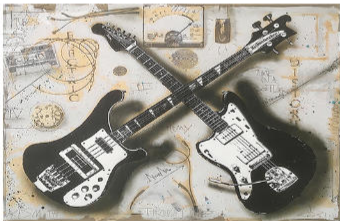

# Carl Smith 'Like a Song' exhibition at Kunstraum B price list Robo Love:

Analog Robo Love, 54x69cm, €350.

Wild Robo Love, 48x60, €350.

Analog Robo Love, 54x69cm, €350.

'Spaced Out Robo Love' 57x60cm, €350.

## side room:

Through Line, 110x90cm, €475.

Together is possible, 90x90cm, €425.

'Rhythm Duo' 45x90cm, SOLD.

Directors Cut 34x66cm, €275.